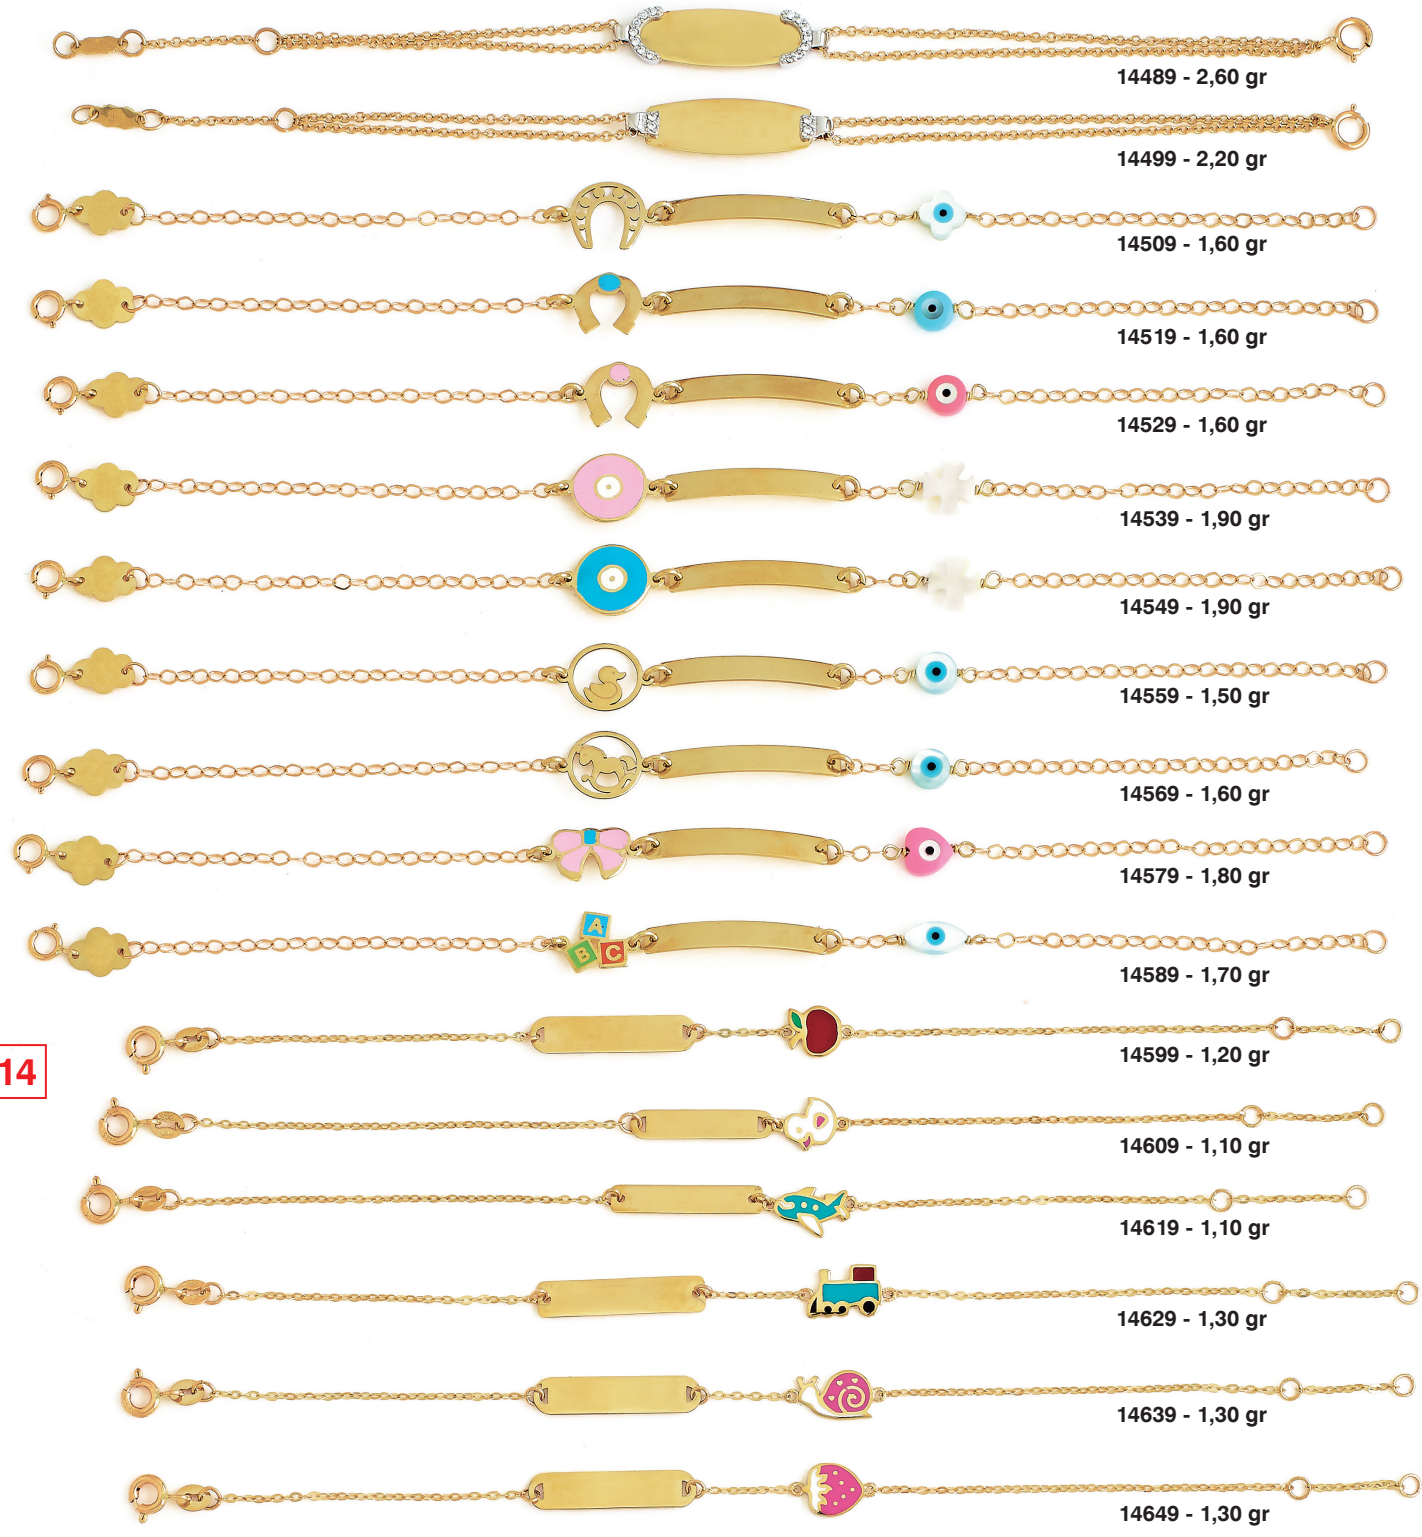

K14

SIGMA ORO
JEWELLERY
by STAMATAKIS

www.sigmaoro.gr